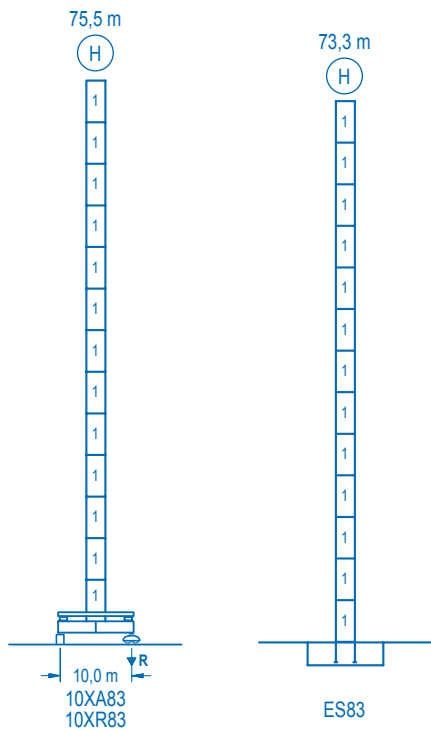

C/25 (F.E.M. 1.005)

CE
DIN 15018 H1 B3

R	H																H			
80	14,7	17,0	19,0	20,0	22,0	25,7	27,2	32,0	35,0	38,0	40,0	45,0	50,0	55,0	60,0	65,0	70,0	75,0	80,0	m
	48000	40030	34930	32790	29140	24000	24000	19890	17920	16290	15340	13340	11760	10470	9410	8510	7740	7080	6500	kg
75	14,9	17,0	19,0	20,0	22,0	26,2	27,8	32,0	35,0	38,0	40,0	45,0	50,0	55,0	60,0	65,0	70,0	75,0		m
	48000	40910	35700	33520	29800	24000	24000	20420	18410	16730	15760	13720	12100	10780	9680	8760	7980	7300		kg
70	15,5	17,0	19,0	20,0	22,0	27,3	29,2	32,0	35,0	38,0	40,0	45,0	50,0	55,0	60,0	65,0	70,0			m
	48000	43020	37570	35290	31390	24000	24000	21590	19480	17710	16690	14540	12830	11440	10300	9330	8500			kg
65		16,9	19,0	20,0	22,0	25,0	29,8	32,0	35,0	38,0	40,0	45,0	50,0	55,0	60,0	65,0				m
		48000	41620	39120	34850	29810	24000	24000	21700	19750	18620	16250	14370	12840	11570	10500				kg
60			18,4	20,0	22,0	25,0	29,0	32,6	35,3	38,0	40,0	45,0	50,0	55,0	60,0					m
			48000	43420	38740	33200	27700	24000	24000	22050	20800	18180	16090	14400	13000					kg
55				19,9	22,0	25,0	29,0	32,0	35,4	38,5	40,0	45,0	50,0	55,0						m
				48000	42680	36640	30640	27170	24000	24000	23020	20140	17860	16000						kg
50				20,0	22,0	25,0	29,0	32,0	35,5	38,8	40,0	45,0	50,0							m
				48000	42840	36780	30760	27280	24000	24000	23200	20300	18000							kg
45				19,8	22,0	25,0	29,0	32,0	35,2	38,7	40,0	45,0								m
				48000	42440	36430	30460	27010	24000	24000	23080	20200								kg
40				19,7	22,0	25,0	29,0	32,0	34,9	38,5	40,0									m
				48000	42070	36110	30180	26760	24000	24000	23000									kg

nº	Ref.	h (m)
1	D36	5,5
2	CLD36	3,8

R. máx. En servicio
In operation
En service
In Betrieb

10XA83..... 170,3 t

R. máx. Fuera de servicio
Out of service
Hors service
Ausser Betrieb

10XA83..... 165,9 t

CFU-13

13 kW

0 ⇄ 75 m/min

GR-14

4 x 140 Nm

0 ⇄ 0,6 rpm

TRA-10

2 x 100 Nm

0 ⇄ 20 m/min