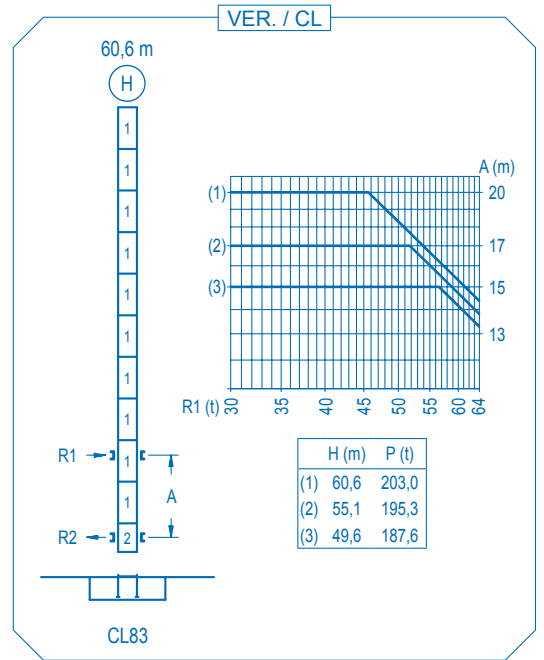

C/25 (F.E.M. 1.005)

CE
DIN 15018 H1 B3

R	H																H			
80	14,7	17,0	19,0	20,0	22,0	25,7	27,2	32,0	35,0	38,0	40,0	45,0	50,0	55,0	60,0	65,0	70,0	75,0	80,0	m
	48000	40030	34930	32790	29140	24000	24000	19890	17920	16290	15340	13340	11760	10470	9410	8510	7740	7080	6500	kg
75	14,9	17,0	19,0	20,0	22,0	26,2	27,8	32,0	35,0	38,0	40,0	45,0	50,0	55,0	60,0	65,0	70,0	75,0		m
	48000	40910	35700	33520	29800	24000	24000	20420	18410	16730	15760	13720	12100	10780	9680	8760	7980	7300		kg
70	15,5	17,0	19,0	20,0	22,0	27,3	29,2	32,0	35,0	38,0	40,0	45,0	50,0	55,0	60,0	65,0	70,0			m
	48000	43020	37570	35290	31390	24000	24000	21590	19480	17710	16690	14540	12830	11440	10300	9330	8500			kg
65		16,9	19,0	20,0	22,0	25,0	29,8	32,0	35,0	38,0	40,0	45,0	50,0	55,0	60,0	65,0				m
		48000	41620	39120	34850	29810	24000	24000	21700	19750	18620	16250	14370	12840	11570	10500				kg
60			18,4	20,0	22,0	25,0	29,0	32,6	35,3	38,0	40,0	45,0	50,0	55,0	60,0					m
			48000	43420	38740	33200	27700	24000	24000	22050	20800	18180	16090	14400	13000					kg
55				19,9	22,0	25,0	29,0	32,0	35,4	38,5	40,0	45,0	50,0	55,0						m
				48000	42680	36640	30640	27170	24000	24000	23020	20140	17860	16000						kg
50				20,0	22,0	25,0	29,0	32,0	35,5	38,8	40,0	45,0	50,0							m
				48000	42840	36780	30760	27280	24000	24000	23200	20300	18000							kg
45				19,8	22,0	25,0	29,0	32,0	35,2	38,7	40,0	45,0								m
				48000	42440	36430	30460	27010	24000	24000	23080	20200								kg
40				19,7	22,0	25,0	29,0	32,0	34,9	38,5	40,0									m
				48000	42070	36110	30180	26760	24000	24000	23000									kg

nº	Ref.	h (m)
1	D36	5,5
2	CLD36	3,8

R. máx. En servicio
In operation
En service
In Betrieb

10XA83..... 170,3 t

R. máx. Fuera de servicio
Out of service
Hors service
Ausser Betrieb

10XA83..... 165,9 t

CFU-13

13 kW

0 ⇄ 75 m/min

GR-14

4 x 140 Nm

0 ⇄ 0,6 rpm

TRA-10

2 x 100 Nm

0 ⇄ 20 m/min