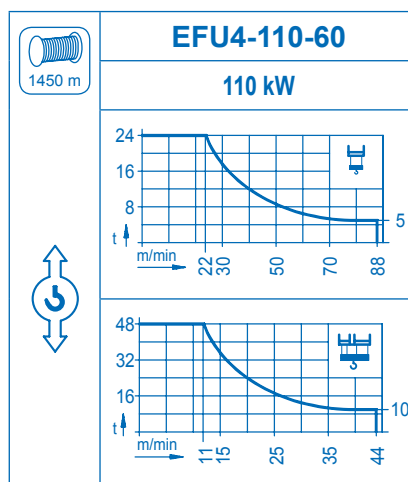

Tensión de alimentación
Operating voltage
Tension de service
Betriebsspannung

400 V
3 ph
50 Hz

Opcional
Optional
En option
Kaufoption

*